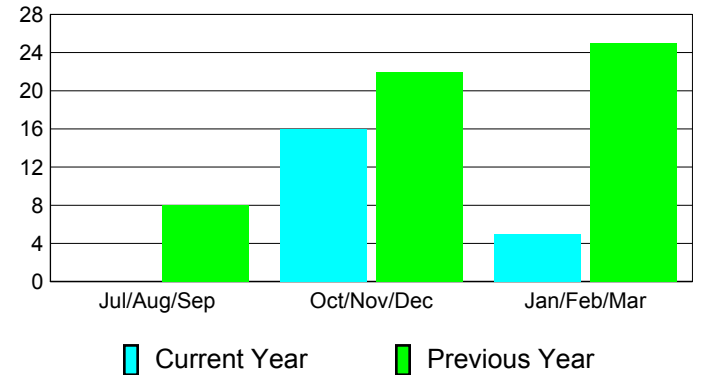

Gender Comparison 2010-2011

Jul/Aug/Sep

Oct/Nov/Dec

Jan/Feb/Mar

Male

Female