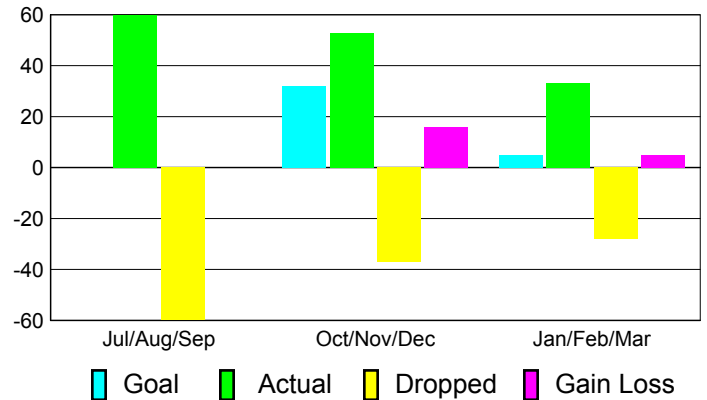

### YTD Status Quo Clubs 2010-2011

Status Quo Clubs Compared to Status Quo Members

## MEMBERSHIP

**Membership Results**  
2010-2011

**Membership**  
2009-2010

Month	Net Memb Goal	Actual New Memb	Actual Dropped Memb	Gain/Loss of Memb	Gain/Loss of Memb
Jul/Aug/Sep	0	60	-60	0	8
Oct/Nov/Dec	32	53	-37	16	22
Jan/Feb/Mar	5	33	-28	5	25
<b>Totals</b>	<b>37</b>	<b>146</b>	<b>-125</b>	<b>21</b>	<b>55</b>

### Membership Results 2010-2011

Goal, New, Dropped, Gain/Loss

### Comparison of Membership Gain/Loss

Current Year Compared to the Previous Year